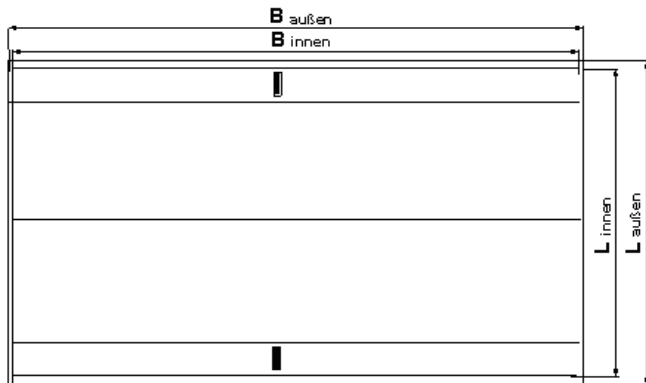

Data sheet TWIX-Mop

Description:

TWIX WHITE MAGIC 30 cm
plush white

Item no. :

4798

Skizze:

Weight (± 10 g): **135 g**

Dimensions:	unwashed	washed
Length outside:	25,5 cm	24,5 cm
Length inside:	24 cm	23 cm
Width outside:	34 cm	33 cm
Width inside:	31 cm	30 cm

Shrinking max.: **3,5 %**

Washing temperature: **95 °C**

Drying temperature: **60 °C**

Cover sheet: **Polyester fiber untreated white**

Edge binding: **without**

Pocket fiber: **Polyester fiber untreated white**

Pocket tie bar: **Tube profile**

Print:

Text: **TWIX WHITE MAGIC 4798**
Printed colour: **blue**

Wiping surface:

Surface: **Microfiber plush Polyester white**

Fringe outside: **without**

Notice: The Mop must be washed separately and gently dried at max. 60°C.
The Mop will be delivered washed and is ready to use right away.